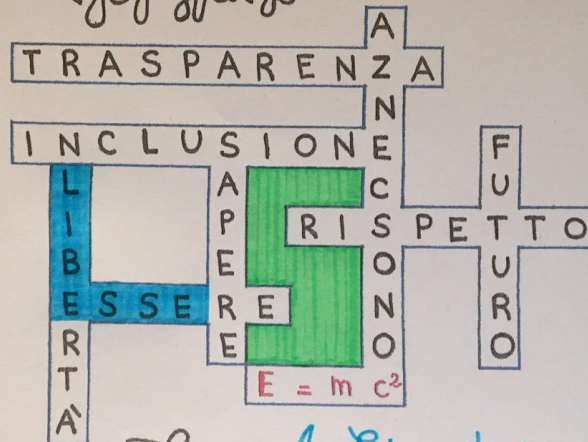

The background of the slide is a spiral notebook. The left edge shows the metal spiral binding. The notebook pages are decorated with various geometric patterns. The top and bottom sections feature a repeating pattern of interlocking hexagons and triangles in red, blue, and black on a white grid. The right side of the notebook has a dark, textured cover with a repeating pattern of light-colored, irregular hexagonal shapes.

### 2G

11. Gabriele Colombi
12. Sabrina Consonni
13. Alessandro D'Arco
14. Luca Garoli
15. Matteo Giuseppe Ghilardi
16. Alessio Intini
17. Annasofia Lewis
18. Luca Mariano
19. Sofia Molinaro
20. Alessandra Sfranzoni
21. Emanuele Stefanelli
22. Davina Sofia Stroligo
23. Sara Toselli

Aurora Bonfatti

Lorenzo Giorgio Burei

Bozzetto logo scuola  
Pot. art.  
Clarissa D'Andrea 1°G

*Noi siamo*

*Liceo A. Einstein*

Clarissa D'Andrea

Elena Mancuso

Prove di colore